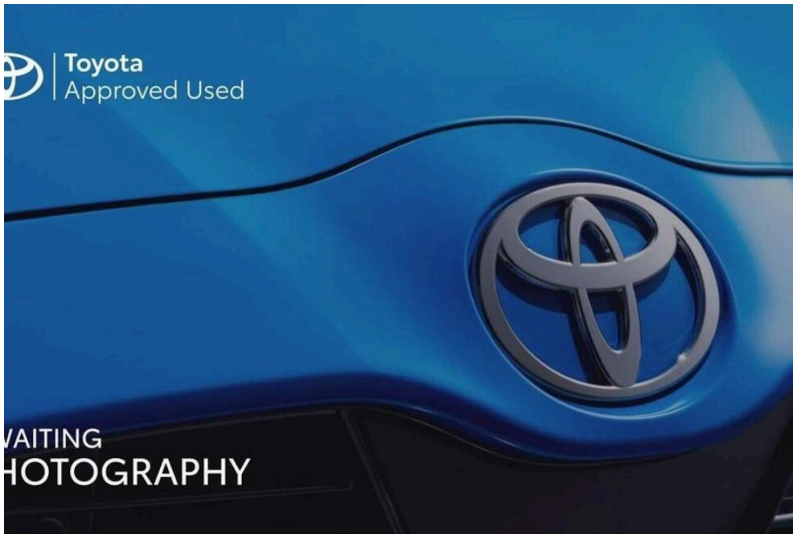

## Toyota Aygo X - Pure

1.0 VVT I Pure Hatchback 5dr Petrol Manual

NOW

**£13,699**

£13,999 *Save: £300*

Mileage

**10071 mi**

Reg/ID

**58.9 mpg**

Colour

**Grey**

**Scan to View**