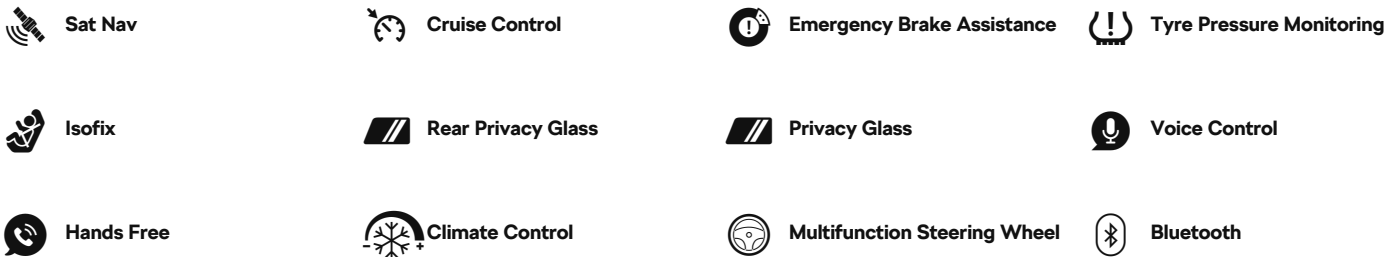

**Suzuki Swift - Sport**

1.6 Sport Hatchback 3dr Petrol Manual

Price

**£7,495**Mileage  
**63455 mi**Reg/ID  
**AY66UCX**Engine  
**1.6 Petrol**Transmission  
**Manual**CO2  
**147 g/km**Economy  
**44.1 mpg**Colour  
**Grey****Scan to View****Features & Specification****Driver Convenience**

Cruise control, Bluetooth hands free telephone connection, Voice recognition and microphone, Bluetooth audio streaming, USB interface, Navigation System + DAB, Outside temperature display, Trip computer

**Entertainment**

4 speakers + 2 tweeters, Auxiliary input socket, Radio/CD + MP3, SD card slot, Steering wheel audio controls

**Exterior Features**

2 speed wipers+intermittent wipe, Electric front windows + drivers one touch, Rear privacy glass, Rear wiper, Tinted glass, Body colour door mirrors and handles, Body colour sill covers, Body colour tailgate spoiler, Body coloured bumpers, Dual exhaust pipes, Roof spoiler, Automatic headlamp levelling, Automatic headlights, Front fog lights, Headlight washers, High Intensity Discharge (HID) headlamps, Electric door mirrors, Electric folding door mirrors, Heated door mirrors, Door ajar warning lamp, Luggage area lamp