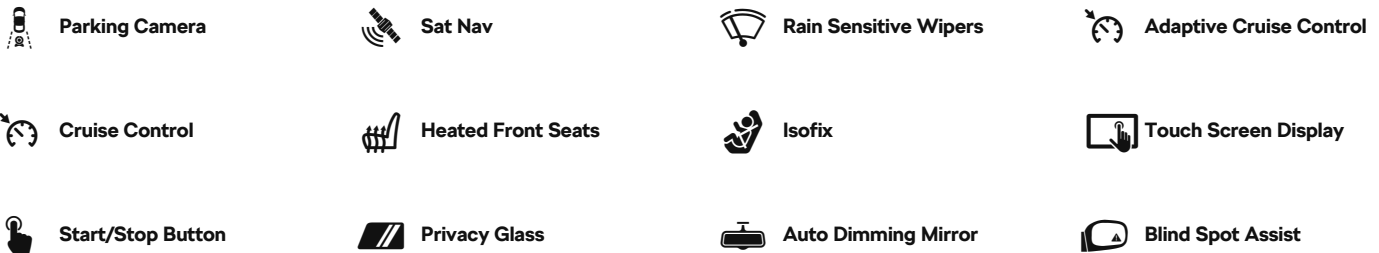

Features & Specification

Driver Convenience

Adaptive cruise control with speed assist, Bluetooth system, Voice control system, Display cleaner, 13" touchscreen display with satellite navigation, Washer for rear camera, Wireless charging for one smartphone (15W) with cooling function, Virtual Cockpit - 10.25" digital display, Wireless smartlink apple carplay, SmartLink+ android auto, Keyless start/stop

Entertainment

Frameless auto-dimming rear view mirror with USB-C, 4x USB-C ports (2x in front centre console and 2x in rear) (45W), 8 Speakers, DAB Digital radio, FM radio connection, Web radio connection

Exterior Features

Special paint - Pure white, Acoustic side windows and interior noise suppression, Privacy glass, Rear windscreen wiper, Windscreen wipers with rain sensor, Body colour door handles, Chrome roof rails, Chrome window surround, Dark chrome grille surround, Rear roof spoiler, LED 3rd brake light, Rear fog light (x1), Body coloured door mirrors, folding and driver side auto-dimming door mirrors with integrated indicators and logo projection

Safety

Electronic parking brake, ESC including ABS, ASR, multi-collision brake (MKB) and Auto hold, Hill hold assist, lane assist plus and traffic tram assist, Blind spot detection with door exit warning, Front assist with extended predictive pedestrian protection, Traffic sign recognition, 8 Airbags - Front driver and passenger, Power operated child lock in rear doors, CareConnect and Emergency Call

Security

Electronic engine immobiliser, Remote central locking with SAFE system