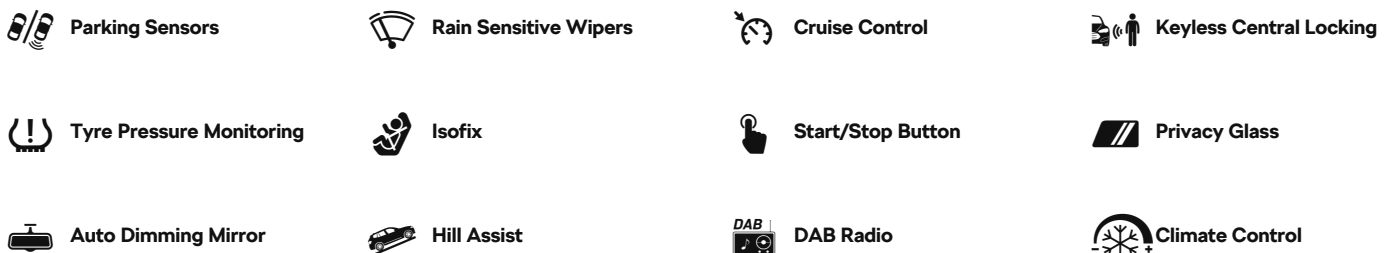

SKODA KAROQ - Se L

1.5 TSI Act SE L SUV 5dr Petrol DSG

Price

£22,500

SKODA Plus
Approved Used

Peace of mind with Škoda Plus

- Min. 12 month Manufacturer Warranty*
- Min. 12 month Roadside Assistance*
- 30 day/1000 mile exchange
- Free MOT test
- Min. 6 months until next Service or MOT
- 2 keys
- All software updates complete
- Multi-point checks and HPI checks completed
- Complimentary 5-Day Škoda Drive Away Insurance†

Large range of Approved Used Škodas in stock

*Valid for vehicles up to 10 years old and up to 100,000 miles at activation.
†Subject to eligibility. Please check your insurance cover for specific conditions with any other insurance offer. Škoda Car Insurance is arranged, underwritten, and administered by Liverpool Victoria Insurance Company Limited.

Mileage
22445 mi

Reg/ID
WF74NCN

Engine
1.5 Petrol

Transmission
Automatic

CO2
140 g/km

Economy
46.4 mpg

Colour
Silver

Scan to View

Features & Specification

Driver Convenience

Cruise control + speed limiter, Wireless smartphone charging, DAB radio with Bluetooth, Start/stop system with regenerative braking, 8" Digital display, Service interval indicator, SmartLink wireless for Apple and wired for Android, Virtual Cockpit - 10.25" digital display, Parking pack - Karoq, Keyless entry and start/stop

Entertainment

USB connection, USB C Port x 2 in front centre console

Exterior Features

Metallic paint, Acoustic glass, Aero front windscreen wipers with intermittent function, Black electric window control buttons, Electric front and rear windows with child proof lock, Heated rear windscreen, Privacy glass, Rear window wiper with washer system and intermittent control, Body colour door mirrors and handles, Rear spoiler, LED daytime running lights, LED rear lights with high functionality welcome effect and dynamic indicators, Third brake light, Auto dimming rear view mirror with light and rain sensors

Packs

Design Pack - Karoq, Non Smokers pack

Safety

Safety reflectors on front doors, Electronic parking brake with auto hold function, Emergency rear braking signal, ESC (incl. ABS+MSR+ASR+EDS+HBA+DSR+RBS+MKB), Hill hold control, Driver airbag, Front side airbags, Head airbags, Knee airbags, Passenger airbag with switch-off function, Two tone horn, Tyre pressure monitor, Safety vest holder, Emergency services call system, back up horn and tilt sensor with safe function, Anti-theft wheel bolts protection

Security

Automatic door unlocking in case of crash, Electronic engine immobiliser, Remote central locking with 2 remote folding keys