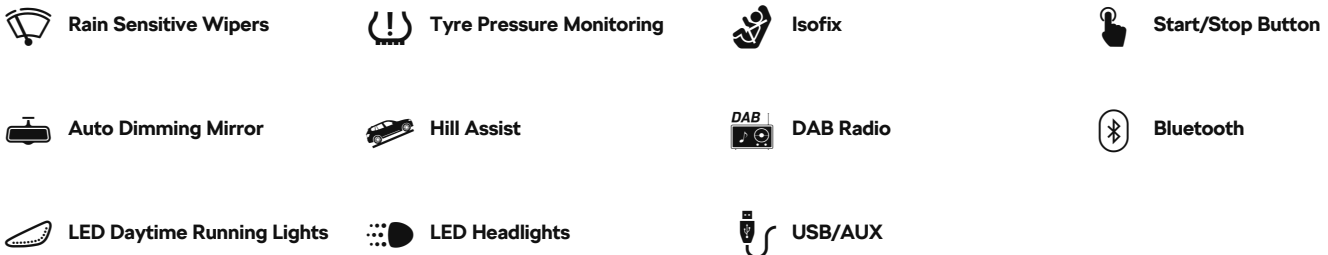

Features & Specification

Driver Convenience

Electromechanical power steering, Bluetooth connection, Service interval indicator, KESSY - Keyless engine start/stop

Entertainment

2x USB-C in the front (for data transmission and charging), 6 Speakers (4 in front and 2 in rear), Auxiliary socket for external MP3 player, DAB digital radio reception, Web radio, Central locking with radio remote control

Exterior Features

Metallic paint, Front and rear electric windows, Front window wiper intermittent control, Rain sensor, Rear window wiper with washing nozzles, Body coloured bumpers, Chrome window surround, Roof mounted spoiler, Basic LED Headlights, Front fog lights, Headlight range control - Automatic, LED daytime running lights with coming and leaving home feature, Rear LED fog light, Third brake light, Body colour door mirrors, Door mirror integrated indicators, Electrically adjustable and heated door mirrors, Exterior temperature gauge

Safety

ESC including ABS, ASR, Hill hold assist, Automatic warning lights in case of crash, Driver and passengers airbag with switch off function, Front side airbags, Head airbags, One tone horn, Pedestrian protection, Tyre pressure monitoring system, Sun visors with mirror and airbag label on passenger side, backup horn, and towing protection, Anti-theft wheel bolts protection

Security

Anti-theft alarm system including immobiliser