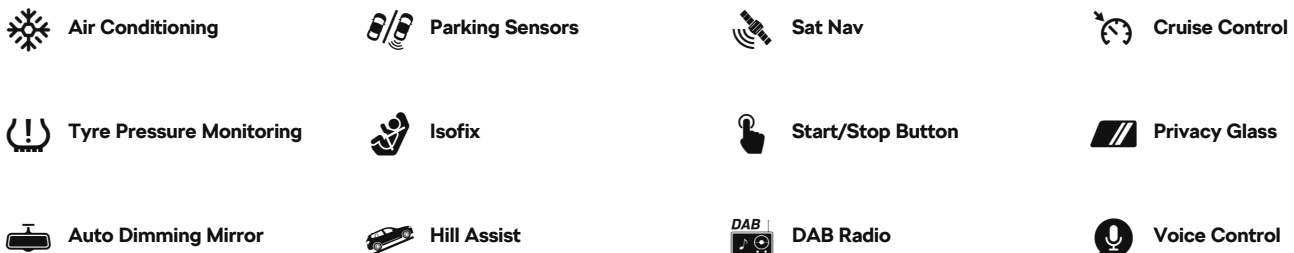

Features & Specification

Driver Convenience

Cruise control with speed limiter, Rear parking sensors, Rear view camera, KESSY - Keyless engine start/stop, Electromechanical power steering, Bluetooth connection, 9.2" colour display skoda navigation system with voice control and web radio, Service interval indicator, Virtual cockpit with 10.25" colour display, Wireless SmartLink for Apple CarPlay and Android Auto

Entertainment

6 Speakers (4 in front and 2 in rear), Auxiliary socket for external MP3 player, DAB digital radio reception, Central locking with radio remote control

Exterior Features

Metallic paint, Basic LED Headlights, Front and rear electric windows, Front window wiper intermittent control, Privacy glass, Rear window wiper with washing nozzles, Body coloured bumpers, Chrome window surround, Roof mounted spoiler, Headlight range control - Automatic, LED 3rd brake light, LED daytime running lights with coming and leaving home feature, LED rear lights, Rear LED fog light, Body colour door mirrors, Door mirror integrated indicators, Exterior temperature gauge

Safety

ESC including ABS, ASR, Hill hold control, Traffic sign recognition, Automatic warning lights in case of crash, Driver and passengers airbag with switch off function, Front side airbags, Head airbags, One tone horn, Pedestrian protection, Tyre pressure monitoring system, Sun visors with mirror and airbag label on passenger side, backup horn, and towing protection, Anti-theft wheel bolts protection

Security

Anti-theft alarm system including immobiliser