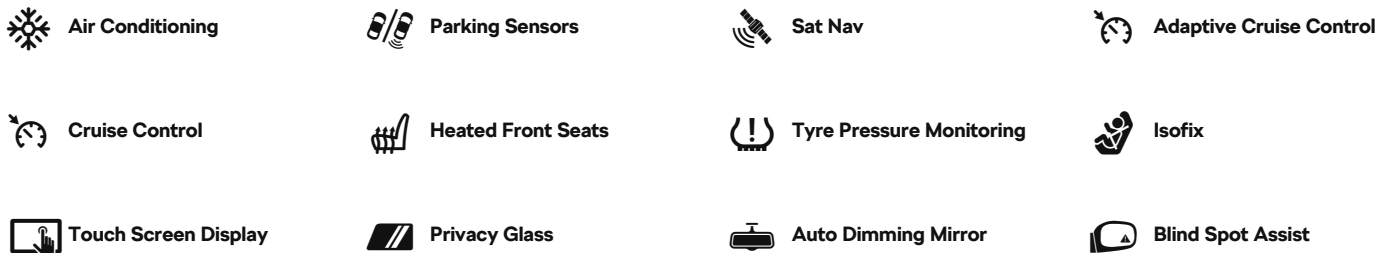

**SKODA ENYAQ iV - 85 Edition**

82kwh 85 Edition SUV 5dr Electric Auto

Price

**£29,500**Mileage  
**10798 mi**Reg/ID  
**GK25LCW**Engine  
**Electric**Transmission  
**Automatic**Colour  
**Grey****Scan to View****Features & Specification****Driver Convenience**

Adaptive Cruise Control with traffic jam assist, Drive mode selector, Front and rear parking sensors, Rear view camera, Bluetooth system, Voice control system, Wireless charging with cooling function, 13" touchscreen display, Digital cockpit, Gesture control, Satellite navigation system

**Entertainment**

8 Speakers, DAB Digital radio, USB-C ports (charging + data) front and rear

**Exterior Features**

Metallic paint, Electric front and rear windows, Heat insulating darkened glass in side and rear windows, Heat insulating glass in windshield, Heated rear window, Privacy glass and acoustic side windows, Rear window wiper with washer system and intermittent control, Rear wiper, Variable front intermittent wipers, Body colour bumpers, Body colour door mirrors and handles, Chrome roof rails, Chrome side window surrounds, Radiator grille in matt black with chrome surround, Rear boot spoiler, Dynamic headlight range control with cornering light function, Front fog lights, Full LED Matrix beam headlights with variable light distribution, Full LED rear lights with variable lighting functions, Headlight washers, LED daytime running lights, LED third brake light, Door mirror memory, Electric adjustable heated folding door mirrors with boarding spots and welcome logo, Exterior temperature indicator, Manual rear window blind