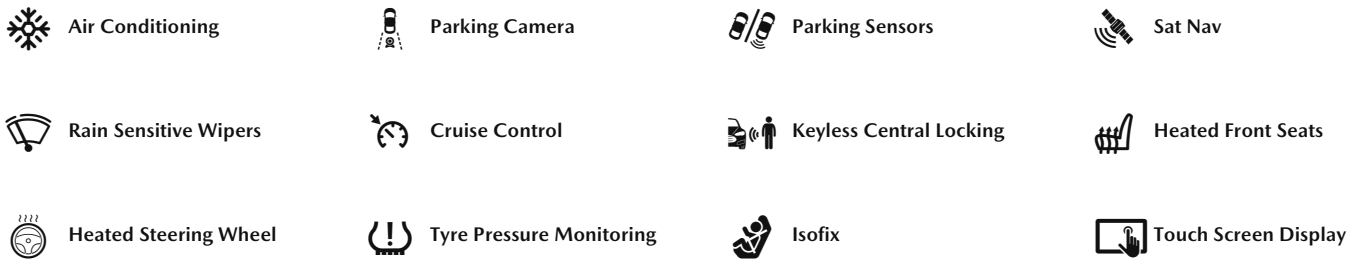

CO2  
**128 g/km**

Economy  
**49.6 mpg**

Colour  
**Red**

Scan to View

### Driver Convenience

7in Colour Touch Screen Display, Apple CarPlay and Android Auto, Colour Active Driving Display - Colour Head-Up Display, Colour TFT Display with Traffic Sign Recognition, Engine Start-Stop Button, Instrument Panel and Door Trim - Wood Grain Metal, Integrated Bluetooth System, Mazda Navigation System - European Mapping with Alternative Route Calculations - Point of Interest Search and 3-Years Free Map Updates, Mazda Radar Cruise Control, Parking Sensors - Front and Rear with Audible Warning, Power Assisted Steering, Reversing Camera, Steering Wheel - Mounted Audio and Bluetooth Controls, Trip Computer

### Entertainment

AM-FM-DAB Radio - Single CD - MP3 Featuring 10 Bose Speakers, Auxiliary - AUX - and Two USB Input, Multimedia Commander, Seats Rear - Folding Centre Armrest Equipped with USB Input

### Exterior Features

Bumper - Front Body Coloured with Black Lower Mouldings, Bumper - Rear Body Coloured with Black Lower Moulding, Chrome Exhaust Trim, Door Mirrors - Electrically Adjustable - Heated - Auto Power Folding with Integrated Indicator Lights, Electric Windows - Front and Rear with One-Touch Auto Down - Up, Front Fog Lights - LED, Front Wiper De-Icer, Headlights - Adaptive Front Lighting System, Headlights - Coming-Leaving Home, Headlights - Dusk-Sensing Lights, Headlights - LED with Auto Headlight Levelling, LED Rear Signature Combination Lights, LED