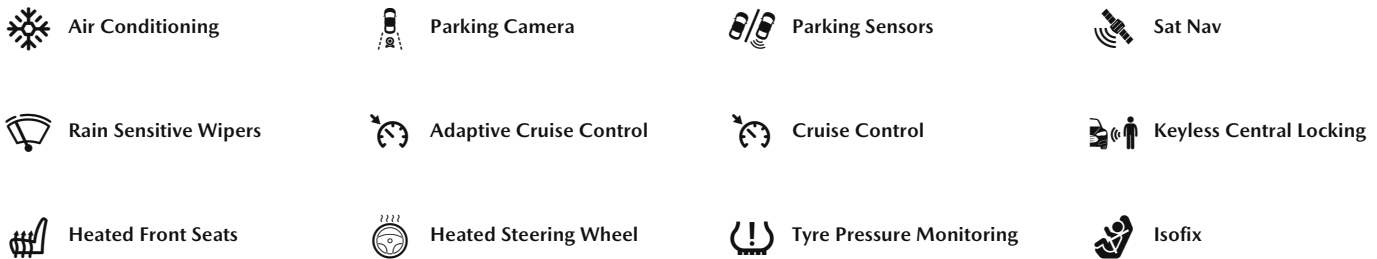

CO2
146 g/km

Economy
43.5 mpg

Colour
Grey

Scan to View

Features & Specification

Driver Convenience

10.25in TFT Colour Centre Display with Mazda Connect Infotainment, 7in Colour TFT Display, Adaptive Cruise Control, Apple CarPlay and Android Auto, Engine Start-Stop Button, Front Parking Sensors, Integrated Bluetooth System, Integrated Mazda Navigation System with 5-Years Free European Map Updates, Power Assisted Steering, Qi Wireless Mobile Phone Charging, Rear Parking Sensors, Reversing Camera, Service Indicator, Steering Wheel - Mounted Audio and Bluetooth Controls, Trip Computer, Windscreen Projected Colour Active Driving Display - HUD with Memory

Entertainment

Digital Radio, Multimedia Commander, Premium BOSE Sound System, Seats Rear - Folding Centre Armrest Equipped with USB Input, USB Connection - 2x Front and 2x Rear Inputs

Exterior Features

Bumpers - Front and Rear Body Coloured with Gloss Black Lower Bumper Mouldings, Electric Windows - Front and Rear, Front Grille Accent Colour - Red, Front Wiper De-Icer, Gloss Black Finish Grille, Headlights - Adaptive Front Lighting System, Headlights - Coming-Leaving Home, Headlights - Dusk-Sensing Lights, Headlights - LED with Auto Headlight Levelling, Heated Auto Power-Folding Door Mirrors, LED Rear Signature Combination Lights, LED Signature Daytime Running Lights, Privacy Glass - Rear and Rear Side Windows, Rain-Sensing Front Wipers with Adjustable Sensitivity and Speed, Rear Roof Spoiler - Body