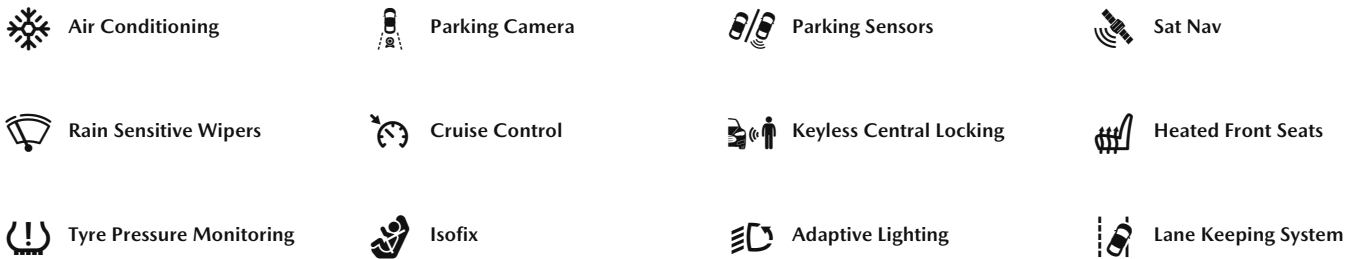

CO2
144 g/km

Economy
44.8 mpg

Colour
Grey

Scan to View

Features & Specification

Driver Convenience

8.8in TFT Colour Centre Display, Apple CarPlay and Android Auto, Chrome Interior Trim Accents - Steering Wheel Centre Bezel - Surround of Engine Start-Stop and Glove Box Handle, Drive Selection Switch, Electric Power Assisted Steering - EPAS, Front and Rear Parking Sensors, Instrument Panel 7in TFT Colour Driver Display, Integrated Bluetooth System, Integrated Mazda Navigation System with 5-Years Free European Map Updates, Mazda Radar Cruise Control, Reversing Camera, Steering Wheel Mounted Audio and Bluetooth Controls, Trip Computer

Entertainment

2 USB Charging Ports, AM-FM-DAB Radio with 8 Speakers, Multimedia Commander

Exterior Features

Auto Dimming Drivers Door Mirror, Body Coloured Electrically-Adjustable - Heated - Auto Power Folding Door Mirrors, Electric Windows - Front and Rear with One-Touch Auto Down - Up, Front Grille - Black Gloss Finish, Grille - Chrome Finish Signature Wing, Headlights - Adaptive LED, Headlights - Coming-Leaving Home, Headlights - Dusk-Sensing Lights, LED Signature Daytime Running Lights, Privacy Glass - Rear and Rear Side Windows, Rain-Sensing Front Wipers with Adjustable Sensitivity and Speed, Rear Roof Spoiler - Gloss Black, Rear Wiper