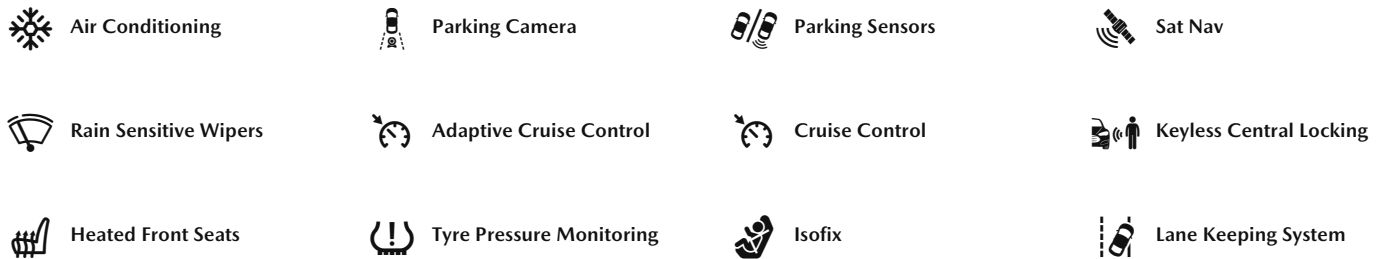

CO2
135 g/km

Economy
47.1 mpg

Colour
Red

Scan to View

Features & Specification

Driver Convenience

10.25in Colour Centre Display, Adaptive Cruise Control - Mazda Radar Cruise Control, Electric Power Assisted Steering - EPAS, Engine Start-Stop Button, Front and Rear Parking Sensors, Head-Up Display, Instrument Panel 7in TFT Colour Driver Display, Integrated Bluetooth System, Mazda Hybrid Navigation System, Qi Wireless Mobile Phone Charging, Reversing Camera, Steering Wheel Mounted Audio and Bluetooth Controls, Trip Computer, Wireless Apple CarPlay and Wired Android Auto

Entertainment

AM-FM-DAB Radio with 8 Speakers, Multimedia Commander, USB Type-C Input x2

Exterior Features

Door Mirrors - Black - Electrically-Adjustable - Heated - Auto Power Folding, Electric Windows - Front and Rear with One-Touch Auto Down - Up, Front Grille - Black Gloss Finish, Grille - Chrome Finish Signature Wing, Headlights - Coming-Leaving Home, Headlights - Dusk-Sensing Lights, Headlights - LED with Auto Headlight Levelling, LED Headlights with Halogen Daytime Running Lights, LED Rear Combination Lights, Privacy Glass - Rear and Rear Side Windows, Rain-Sensing Front Wipers, Rear Roof Spoiler - Gloss Black, Rear Wiper