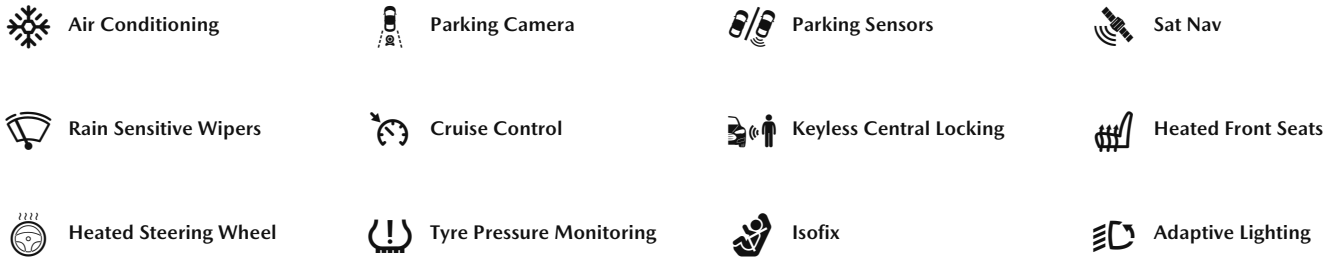

CO2
160 g/km

Economy
40.4 mpg

Colour
Blue

Scan to View

Features & Specification

Driver Convenience

8.8in TFT Colour Centre Display with Mazda Connect Infotainment, Apple CarPlay and Android Auto, Drive Mode Selection, Engine Start-Stop Button, Front and Rear Parking Sensors, Instrument Panel 7in TFT Colour Driver Display, Integrated Bluetooth System, Integrated Mazda Navigation System with 5-Years Free European Map Updates, Mazda Radar Cruise Control, Power Assisted Steering, Reversing Camera, Steering Wheel Mounted Audio and Bluetooth Controls, Trip Computer, Windscreen Projected Colour Active Driving Display - HUD with Traffic Sign Recognition

Entertainment

2 USB Charging Ports, Multimedia Commander, Premium BOSE Sound System

Exterior Features

Auto Dimming Drivers Door Mirror, Door Mirror Tilt Down Function when Reversing, Door Mirrors - Electrically Adjustable - Heated - Auto Power Folding with Integrated Indicator Lights, Electric Windows - Front and Rear with One-Touch Auto Down - Up, Front Grille - Black Gloss Finish, Headlights - Adaptive LED, Headlights - Coming-Leaving Home, Headlights - Dusk-Sensing Lights, LED Signature Daytime Running Lights, Privacy Glass - Rear and Rear Side Windows, Rain-Sensing Front Wipers with Adjustable Speed and Intermittent Wipe, Rear Fog Light, Rear Roof Spoiler - Gloss Black, Rear Wiper, Signature LED Rear Combination Lights with LED Rear Turn Lights, Sunroof - Power Tilt and