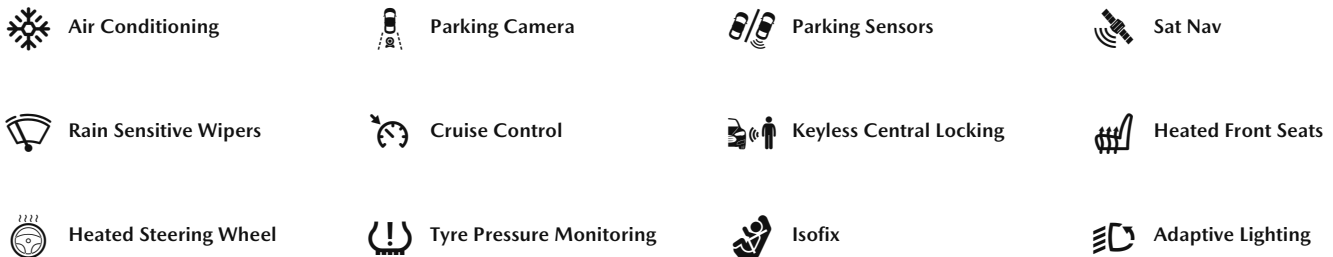

Colour

**Red**

Scan to View

### Driver Convenience

8.8in TFT Colour Centre Display, Apple CarPlay and Android Auto, Drive Mode Selection, Engine Start-Stop Button, Front and Rear Parking Sensors, Instrument Panel 7in TFT Colour Driver Display, Integrated Bluetooth System, Integrated Mazda Navigation System with 5-Years Free European Map Updates, Mazda Radar Cruise Control, Power Assisted Steering, Reversing Camera, Steering Wheel Mounted Audio and Bluetooth Controls, Trip Computer, Windscreen Projected Colour Active Driving Display - HUD with Traffic Sign Recognition

### Entertainment

2 USB Charging Ports, AM-FM-DAB Radio - Single CD-MP3 Featuring 12 Speaker Bose Surround Sound System, Multimedia Commander

### Exterior Features

Auto Dimming Drivers Door Mirror, Door Mirror Tilt Down Function when Reversing, Door Mirrors - Electrically Adjustable - Heated - Auto Power Folding with Integrated Indicator Lights, Electric Windows - Front and Rear with One-Touch Auto Down - Up, Front Grille - Black Gloss Finish, Headlights - Adaptive LED, Headlights - Coming-Leaving Home, Headlights - Dusk-Sensing Lights, Headlights - LED with Auto Headlight Levelling, LED Signature Daytime Running Lights, Privacy Glass - Rear and Rear Side Windows, Rain-Sensing Front Wipers with Adjustable Speed and Intermittent Wipe, Rear Fog Light, Rear Roof Spoiler - Gloss Black, Rear Wiper, Signature LED Rear Combination Lights with LED Rear Turn Lights, Sunroof - Power Tilt and Slide