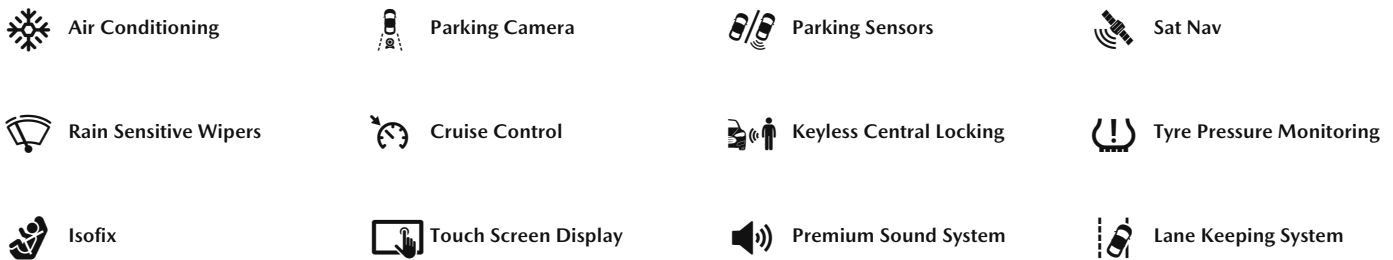

Transmission  
**Manual**

CO2  
**107 g/km**

Economy  
**60.1 mpg**

Colour  
**Red**

Scan to View

### Driver Convenience

7in Colour Touch Screen Display, Apple CarPlay and Android Auto, Colour Active Driving Display - Colour Head-Up Display, Cruise Control with Manual Speed Adjustment, Electronic Power Assisted Steering, Engine Start-Stop Button, Integrated Bluetooth System, Keyless Go, Mazda Navigation System - European Mapping with Alternative Route Calculations - Point of Interest Search and 3-Years Free Map Updates, Mobile Phone App Interface, Rear Parking Sensors, Reverse Parking Aid, Reversing Camera, Service Indicator, Steering Wheel Mounted Audio and Bluetooth Controls, Trip Computer, Wireless Apple CarPlay and Wired Android Auto