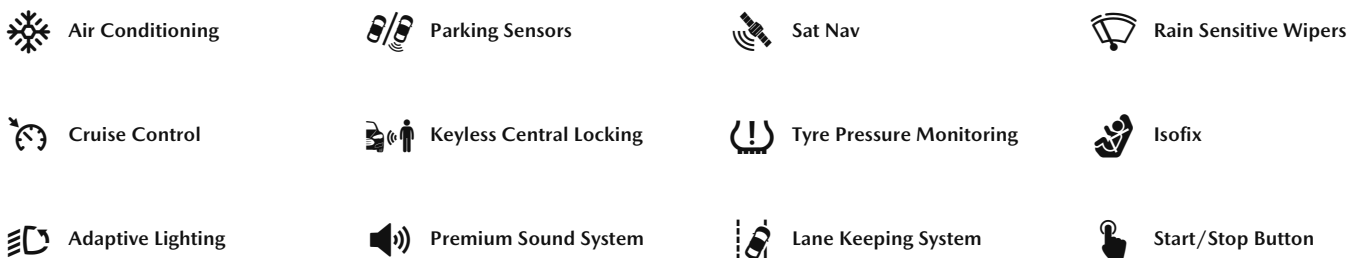

CO2
135 g/km

Economy
47.9 mpg

Colour
Deep Crystal Blue

Scan to View

Features & Specification

Driver Convenience

10.25in Colour Centre Display, 7in Colour TFT Display, Apple CarPlay and Android Auto, Chrome Interior Trim Accents - Steering Wheel Centre Bezel - Surround Start-Stop and Glove Box Handle, Colour Active Driving Display - Colour Head-Up Display, Drivers Seat - Powered with Tilt - Slide - Recline - Height and Lumbar Adjustment - and with Memory - Linked to Head-Up Display and Driver Side Mirror, Engine Start-Stop Button, Integrated Bluetooth, Mazda Navigation System, Mazda Radar Cruise Control, Parking Sensors - Front and Rear, Power Assisted Steering, Qi Wireless Mobile Phone Charging, Steering Wheel - Mounted Audio and Bluetooth Controls, Trip Computer

Entertainment

AM-FM-DAB Radio - Featuring 12 Speaker Bose Surround Sound System, Multimedia Commander, USB Type-C Input x2

Exterior Features

Bumper - Front Body Coloured with Black Lower Bezel, Bumper - Rear Colour Coded with Gloss Black Lower Moulding, Door Mirrors - Electrically Adjustable-Heated-Auto Power-Folding, Door Mirrors with Adjustable Memory and Tilt-Down Function when Reversing, Door Mirrors with Auto Dimming Function, Electric Windows - Front and Rear with One-Touch Auto Down - Up, Front Grille - Black Gloss Finish, Front Grille - Dark Metallic Finish Signature Wing, Headlights - Adaptive LED,

Safety

ABS - Anti Lock Braking System, Airbags - Front Dual Stage Driver and Single Stage Front Passenger, DSC - Dynamic Stability Control, Electronic Parking Brake with Auto-Disengage Function - Auto-Hold Function, Emergency Stop Signalling System - ESS, Emergency Tyre Repair Kit, Front Knee Airbag for Driver, Front Passenger Airbag Cut-Off Switch, Front Side Airbags, Front and Rear Curtain Airbags, Lane Keep Assist with Lane Departure Warning System, TCS - Traction Control System, Traffic Sign Recognition, Tyre Pressure Monitoring System