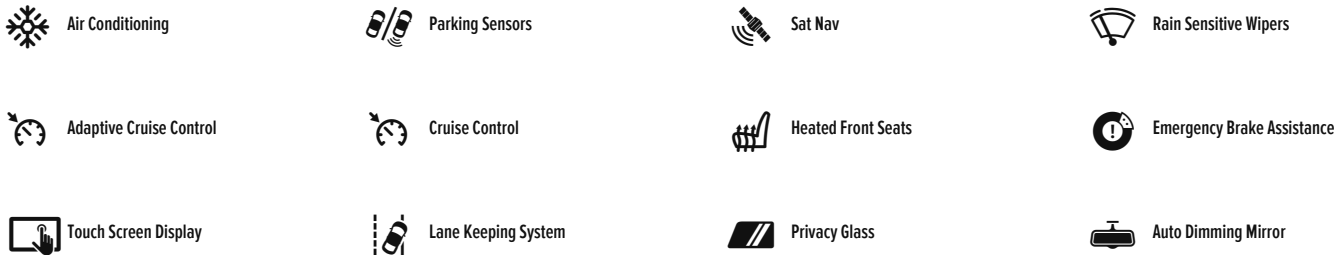

CO2
131 g/km

Economy
48.7 mpg

Colour
Red

Scan to View

Features & Specification

Driver Convenience

4 x front and 4 x rear parking sensors, Adaptive cruise control, Drive mode (Econ, Electric power steering, Rear view camera, Bluetooth hands free telephone connection, Wireless apple carplay, Wireless charging, 10.2" Multi information display, Honda CONNECT with Navigation 9" touchscreen, Apple Carplay and Android Auto, live traffic info, Door and central instrument panel garnish

Entertainment

1X USB (A/2.5A) and 1x Charger (C/3A) on Front, 8 Speakers, Rear USB 2x Charger (C/3A), Steering wheel audio remote control

Exterior Features

Auto wipers, Front and rear electric windows, Privacy glass, Rain sensor, Rear wiper, Black paint honeycomb design grille, Black painting side sill/fender garnish, Body colour door handles, Body colour spoiler, Bumper skid garnish painting dark gun metallic, Exhaust tailpipe finisher, Front and rear lower bumper in painting black, High gloss black window garnish, Rear bumper build in finisher, Sport front bumper, Auto headlights, High beam assist, LED daytime running lights, LED Headlights, LED rear lights, Third brake light, Black door mirror caps, Electrically adjustable and heated door mirrors, Electrically folding door mirrors, Exterior mirror tilt to reverse, Synthetic soft pad leather interior panels with silver painted ornament, Painting outlet knob, Mirrors and windows key fob operation