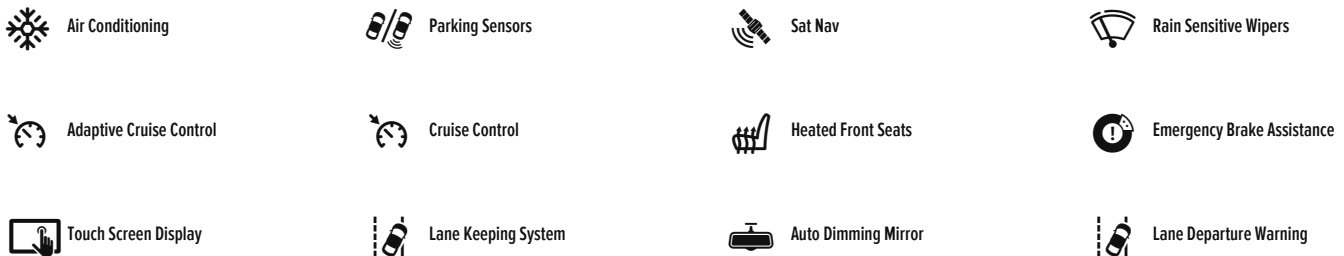

Transmission
Automatic

CO2
130 g/km

Economy
49.6 mpg

Colour
Blue

Scan to View

Features & Specification

Driver Convenience

4 x front and 4 x rear parking sensors, Adaptive cruise control, Drive mode (Econ, Electric power steering, Rear view camera, Bluetooth hands free telephone connection, Wireless apple carplay, 10.2" Multi information display, Honda CONNECT with Navigation 9" touchscreen, Apple Carplay and Android Auto, live traffic info, Door and central instrument panel garnish

Entertainment

1X USB (A/2.5A) and 1x Charger (C/3A) on Front, 8 Speakers, Steering wheel audio remote control

Exterior Features

Auto wipers, Front and rear electric windows, Rain sensor, Rear wiper, Black paint vertical design grille, Body colour door handles, Bumper skid garnish non painting black, Front and rear lower bumper in non painting black, Low gloss black window garnish, Non painting black side sill/fender garnish, Normal rear bumper, Auto headlights, High beam assist, LED daytime running lights, LED Headlights, LED rear lights, Third brake light, Electrically adjustable and heated door mirrors, Electrically folding door mirrors, Exterior mirror tilt for reverse, Synthetic soft pad leather interior panels with silver painted ornament, Paintless outlet knob, Mirrors and windows key fob operation

Safety

Vehicle stability assist, ABS/EBD, Brake assist function, Collision mitigation braking system, Electronic parking brake with auto hold, Front and rear collision mitigation throttle control, Hill start assist, Emergency stop signalling system, Forward collision warning, Lane departure warning system, Lane keep assist system, Traffic sign recognition, Deflation warning system, Driver airbag, Driver knee airbag, Driver SRS airbag (single stage inflation), Front and rear curtain airbags, Front centre airbag, Front passenger airbag, Front side airbags, Manual child lock in rear doors, Passenger knee airbag, Passenger SRS airbag with cut off switch, Rear side airbags