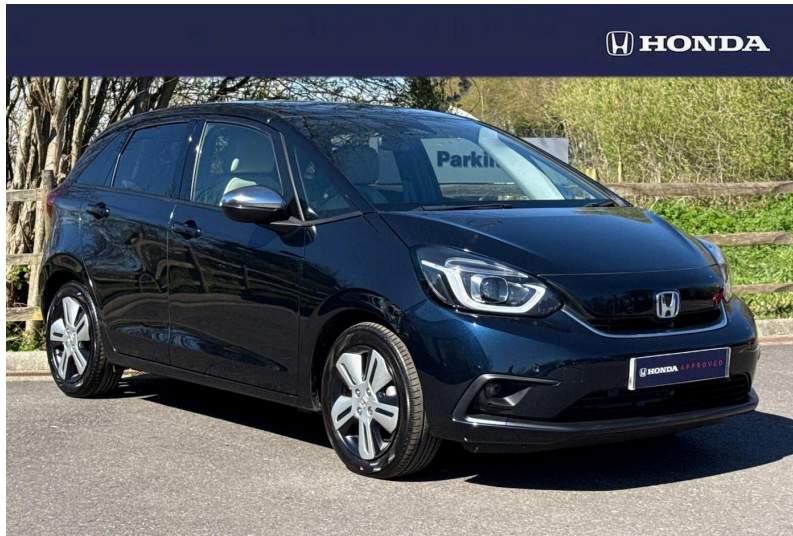

Honda Jazz - Ex

1.5 H I Mmd Ex Hatchback 5dr Petrol Hybrid Ecvt

Price

£21,750

Mileage
3095 mi

Reg/ID
HV230AE

Engine
1.5 Hybrid

Transmission
Automatic