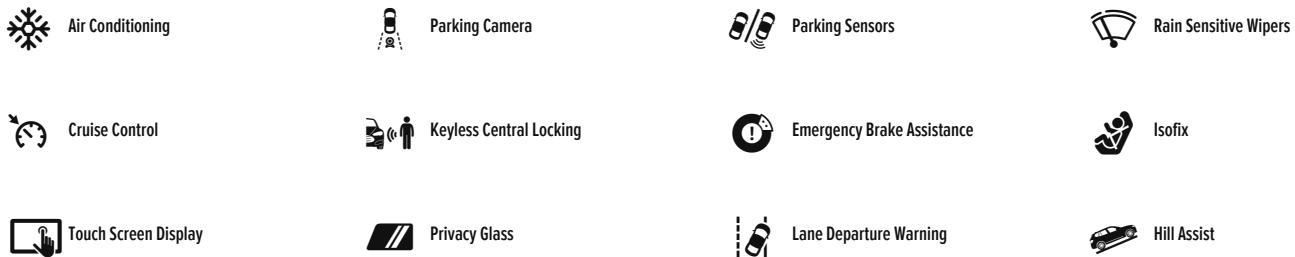

CO2
120 g/km

Economy
55.4 mpg

Colour
Blue

Scan to View

Features & Specification

Driver Convenience

Bluetooth Hands Free Telephone - HFT, Cruise Control with Speed Limiter, MID - Multi Info Display, Parking Sensors - Front, Parking Sensors - Rear, Power Assisted Steering - Electric, Rear Parking Camera, Touchscreen 7in

Entertainment

2x USB Jack and HDMI Jack, CD Player, Digital Audio Broadcast - DAB, Honda CONNECT with CD Player, Internet Radio, Speakers x6, Steering Wheel - Remote Audio Controls

Exterior Features

Daytime Running Lights - LED, Door Handles - Body Coloured, Door Mirrors - Electric - Retractable with Indicator, Electric Windows - AS One Touch Up-Down, Electric Windows - DR One Touch Up-Down, Electric Windows - Front and Rear, Front Fog Lights, Halogen Headlights, Headlights - Auto On-Off Timer - Coming-Leaving Home Function, Headlights - Dusk Sensor, High Mount Brake Light - LED, Privacy Glass, Rain Sensing Windscreen Wipers

Packs

DASP - Driver Assist Safety Pack

Safety

ABS - Anti Lock Braking System, Airbag - Dual Front Supplemental Restraint System - SRS - Driver, Airbag - Dual Front Supplemental Restraint System - SRS - Passenger, Airbag - Dual Side Supplement Restraint System - SRS, Airbag - Passenger Cut Off Switch, Brake Assist, Deflate Warning System - DWS, Emergency Stop Signal, Forward Collision Warning - FCW, Hill Start Assist - HSA, ISOFIX Points, Lane Departure Warning - LDW, Side Curtain Airbags, Traffic Sign Recognition - TSR, VSA - Vehicle Stability Assist