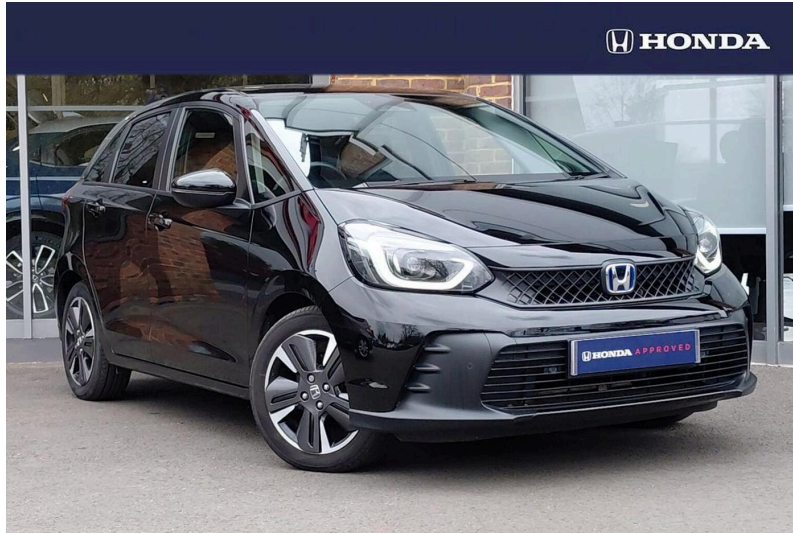

## Honda Jazz - Advance

1.5 H I Mmd Advance Hatchback 5dr Petrol Hybrid Ecvt

NOW

**£20,750**

£21,000 *Save: £250*

Mileage  
**15866 mi**

Reg/ID  
**HV73XGO**

Engine  
**1.5 Hybrid**

Transmission  
**Automatic**

CO2  
**104 g/km**

Economy  
**62.8 mpg**

Colour  
**Black**

Scan to View