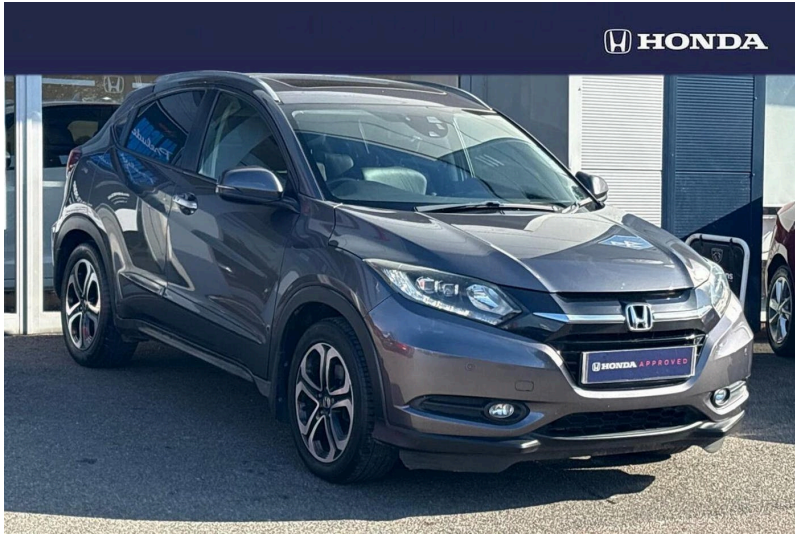

Honda HR-V - Ex

1.5 I Vtec Ex SUV 5dr Petrol Manual

Price

£12,750

Mileage
35678 mi

Reg/ID
LS16ZPC

Engine
1.5 Petrol

Transmission
Manual

CO2
134 g/km

Economy
49.6 mpg

Colour
Grey

Scan to View

Features & Specification

-  Air Conditioning
-  Parking Sensors
-  Sat Nav
-  Rain Sensitive Wipers
-  Cruise Control
-  Heated Front Seats
-  Emergency Brake Assistance
-  Isofix
-  Touch Screen Display
-  Rear Privacy Glass
-  Privacy Glass
-  Sunroof / Panoramic Roof