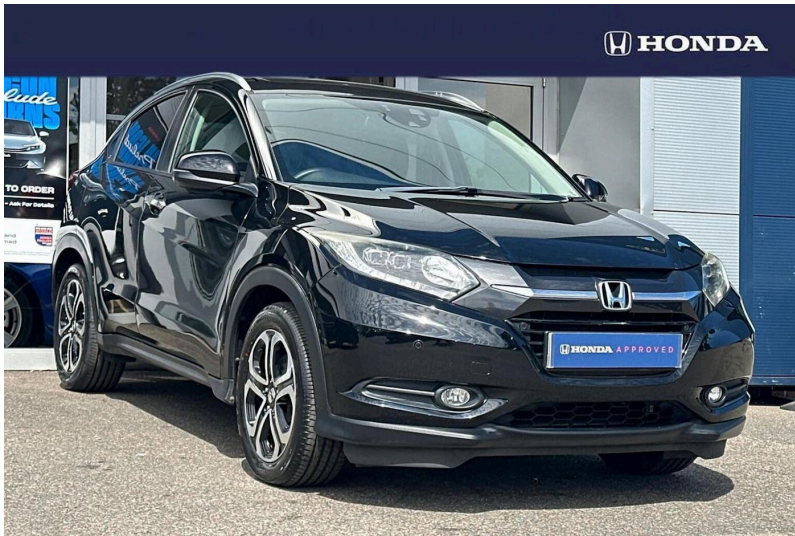

Honda HR-V - Ex

1.5 I Vtec Ex SUV 5dr Petrol Manual

Price

£14,950

Mileage
23899 mi

Reg/ID
GV18URH

Engine
1.5 Petrol

Transmission
Manual

CO2
134 g/km

Economy
49.6 mpg

Colour
Black

Scan to View

Features & Specification

-  Air Conditioning
-  Parking Sensors
-  Sat Nav
-  Rain Sensitive Wipers
-  Cruise Control
-  Heated Front Seats
-  Emergency Brake Assistance
-  Isofix
-  Touch Screen Display
-  Rear Privacy Glass
-  Privacy Glass
-  Sunroof / Panoramic Roof