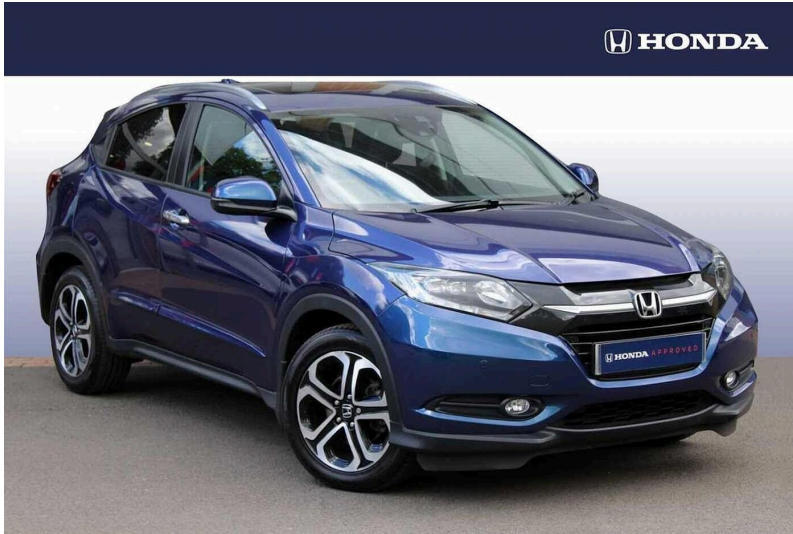

**Honda HR-V - Ex**

1.5 I Vtec Ex SUV 5dr Petrol Manual

Price

**£12,000**

Mileage  
**53031 mi**

Reg/ID  
**HN65FTT**

Engine  
**1.5 Petrol**

Transmission  
**Manual**

CO2  
**134 g/km**

Economy  
**49.6 mpg**

Colour  
**Blue**

Scan to View

**Features & Specification**

-  Air Conditioning
-  Parking Sensors
-  Sat Nav
-  Rain Sensitive Wipers
-  Cruise Control
-  Heated Front Seats
-  Emergency Brake Assistance
-  Isofix
-  Touch Screen Display
-  Rear Privacy Glass
-  Privacy Glass
-  Sunroof / Panoramic Roof