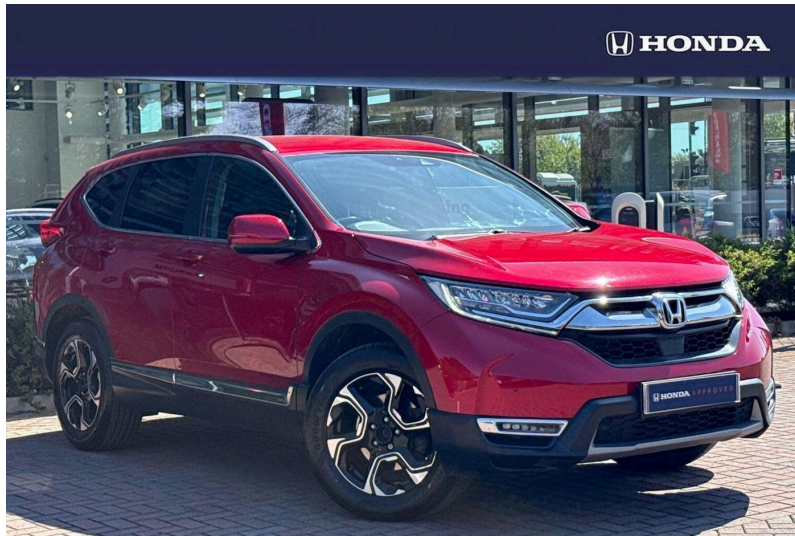

Honda CR-V - SR

1.5 Vtec Turbo Sr SUV 5dr Petrol CVT 4wd

Price

£19,399

Mileage
49003 mi

Reg/ID
YN70YAO

Engine
1.5 Petrol

Transmission
Automatic