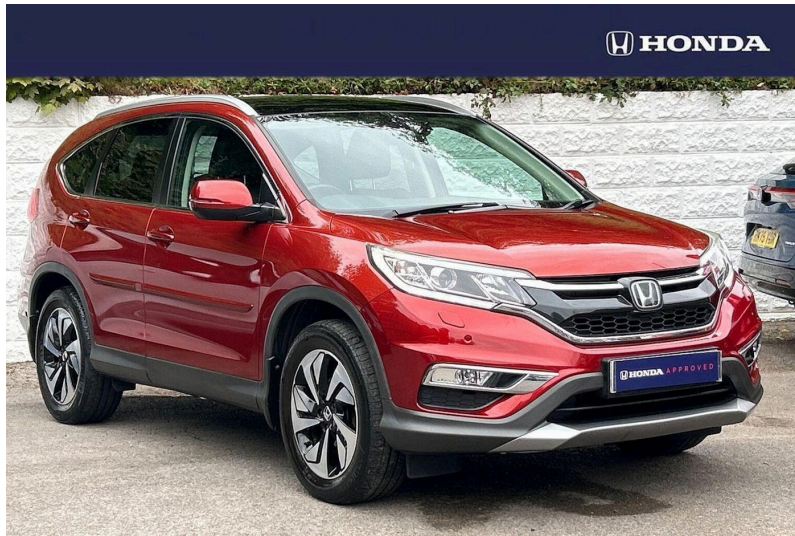

Honda CR-V - Ex

2.0 I Vtec Ex SUV 5dr Petrol Auto 4wd

Price

£16,500

Mileage
50098 mi

Reg/ID
PE67UTJ

Engine
2.0 Petrol

Transmission
Automatic