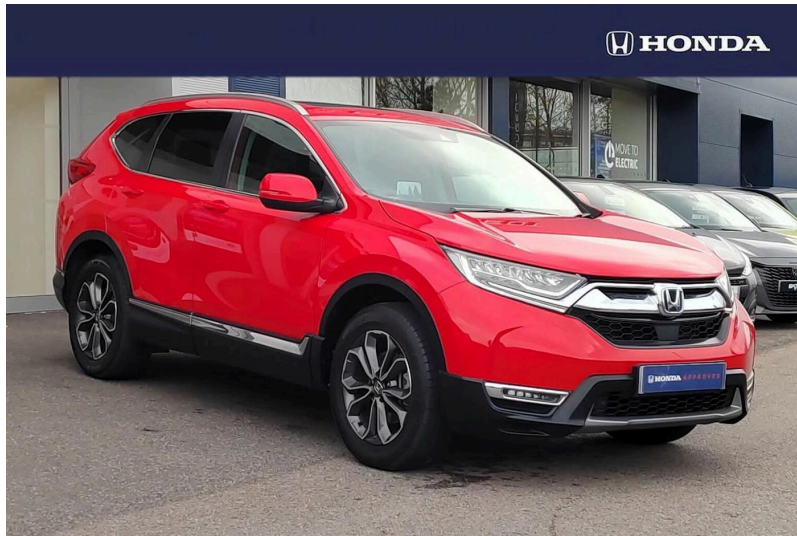

Honda CR-V - Ex

2.0 H I Mmd Ex SUV 5dr Petrol Hybrid Ecvt 4wd

Price

£26,450

Mileage
11667 mi

Reg/ID
NG21VRR

Engine
2.0 Hybrid

Transmission
Automatic

CO2
163 g/km

Economy
39.2 mpg

Colour
Red

Scan to View

Features & Specification

 Parking Sensors

 Sat Nav

 Rain Sensitive Wipers