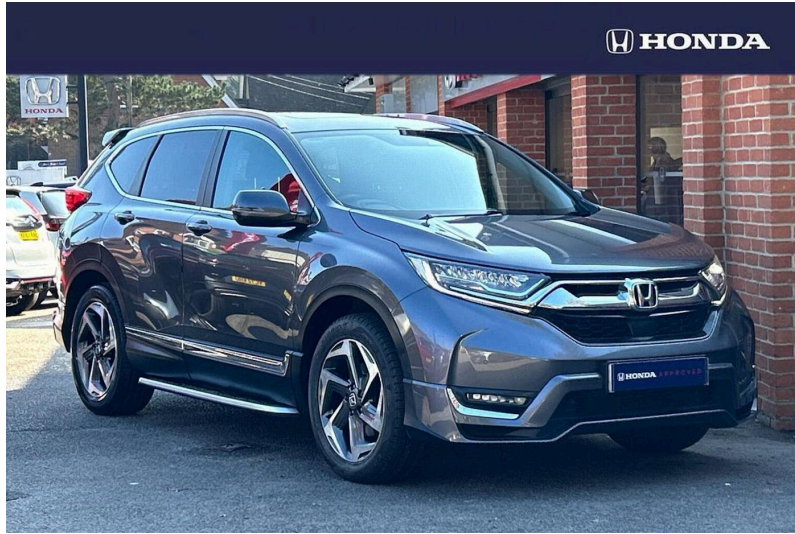

Honda CR-V - Ex

1.5 Vtec Turbo Ex SUV 5dr Petrol Manual 4wd

NOW

£18,790

£19,500 *Save: £710*

Mileage
53029 mi

Reg/ID
BT69AAF

Engine
1.5 Petrol