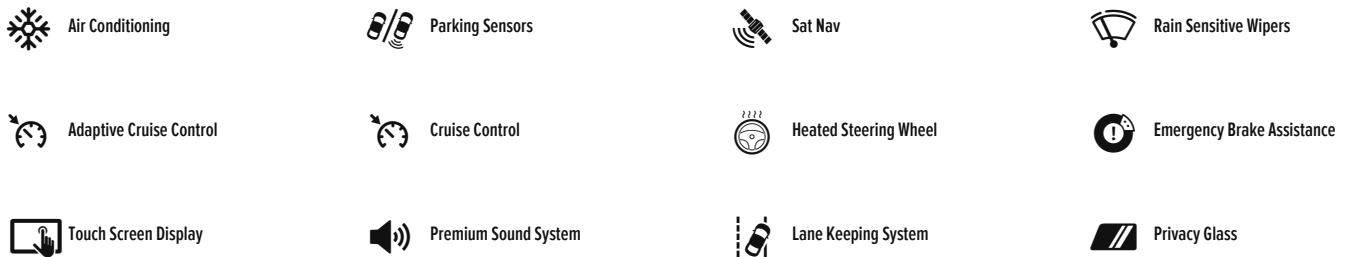

CO2
152 g/km

Economy
42.8 mpg

Colour
Red

Scan to View

Features & Specification

Driver Convenience

4 x front and 4 x rear parking sensors, Adaptive cruise control with Cornering speed assist, Drive mode (Econ, Electric power steering, Multi view camera system in door mirrors, Bluetooth hands free telephone connection, Wireless apple carplay, Wireless charging, Steering wheel mounted controls, 10.2" Multi information display, BLIS (Blind Spot Information System) with Cross Traffic Monitor, Head up Display, Honda CONNECT with Navigation 9" touchscreen, Apple Carplay and Android Auto, live traffic info, Instrument panel with garnish wood film

Entertainment

12 speakers, 1X USB (A/2.5A) and 1x Charger (C/3A) on Front, Bose premium sound system, Centre speakers, DAB+ radio, Dashboard centre speaker, Rear USB 2x Charger (C/3A)

Exterior Features

Premium plus paint - Crystal red, Auto wipers, Front and rear electric windows, Privacy glass, Rain sensor, Rear wiper, Body colour bumpers, Body colour door handles, Body colour plus material colour roof spoiler, Body coloured shark fin antenna, Chrome + black paint grille, Exhaust pipe finisher, Low gloss black window garnish, Panoramic opening glass sunroof, Roof rails, Auto headlights, LED 3rd brake light, LED daytime running lights, LED front fog lights, LED Headlights, LED rear lights, Electrically adjustable and heated door mirrors, Electrically folding door mirrors, Exterior mirror tilt for reverse