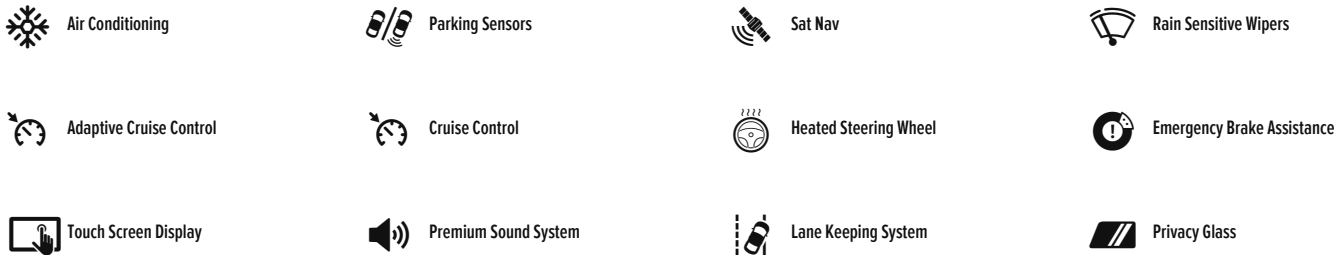

CO2
152 g/km

Economy
42.8 mpg

Colour
Blue

Scan to View

Features & Specification

Driver Convenience

4 x front and 4 x rear parking sensors, Adaptive cruise control, Drive mode (Econ, Electric power steering, Multi view camera system in door mirrors, Bluetooth hands free telephone connection, Wireless apple carplay, Wireless charging, Steering wheel mounted controls, 10.2" Multi information display, BLIS (Blind Spot Information System) with Cross Traffic Monitor, Head up Display, Honda CONNECT with Navigation 9" touchscreen, Apple Carplay and Android Auto, live traffic info, Instrument panel with garnish wood film

Entertainment

12 speakers, 1X USB (A/2.5A) and 1x Charger (C/3A) on Front, Bose premium sound system, Centre speakers, DAB+ radio, Dashboard centre speaker, Rear USB 2x Charger (C/3A)

Exterior Features

Auto wipers, Front and rear electric windows, Privacy glass, Rain sensor, Rear wiper, Body colour bumpers, Body colour door handles, Body colour plus material colour roof spoiler, Body coloured shark fin antenna, Chrome + black paint grille, Exhaust pipe finisher, Low gloss black window garnish, Panoramic opening glass sunroof, Roof rails, Auto headlights, LED 3rd brake light, LED daytime running lights, LED front fog lights, LED Headlights, LED rear lights, Electrically adjustable and heated door mirrors, Electrically folding door mirrors, Exterior mirror tilt for reverse