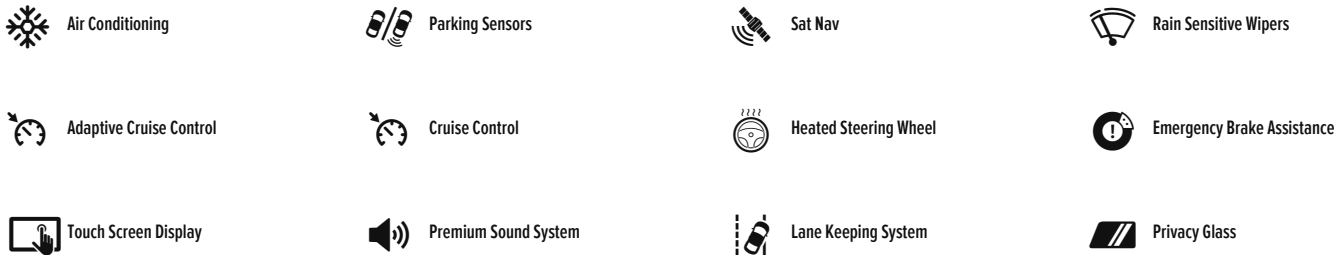

CO2  
**151 g/km**

Economy  
**42.8 mpg**

Colour  
**White**

Scan to View

### Driver Convenience

4 x front and 4 x rear parking sensors, Adaptive cruise control with Cornering speed assist, Drive mode (Econ, Electric power steering, Multi view camera system in door mirrors, Bluetooth hands free telephone connection, Wireless apple carplay, Wireless charging, Steering wheel mounted controls, 10.2" Multi information display, BLIS (Blind Spot Information System) with Cross Traffic Monitor, Head up Display, Honda CONNECT with Navigation 9" touchscreen, Apple Carplay and Android Auto, live traffic info, Instrument panel with garnish wood film

### Entertainment

12 speakers, 1X USB (A/2.5A) and 1x Charger (C/3A) on Front, Bose premium sound system, Centre speakers, DAB+ radio, Dashboard centre speaker, Rear USB 2x Charger (C/3A)

### Exterior Features

Premium plus paint - Diamond dust pearl, Auto wipers, Front and rear electric windows, Privacy glass, Rain sensor, Rear wiper, Body colour bumpers, Body colour door handles, Body colour plus material colour roof spoiler, Body coloured shark fin antenna, Chrome + black paint grille, Exhaust pipe finisher, Low gloss black window garnish, Panoramic opening glass sunroof, Roof rails, Auto headlights, LED 3rd brake light, LED daytime running lights, LED front fog lights, LED Headlights, LED rear lights, Electrically adjustable and heated door mirrors, Electrically folding door mirrors, Exterior mirror tilt for reverse