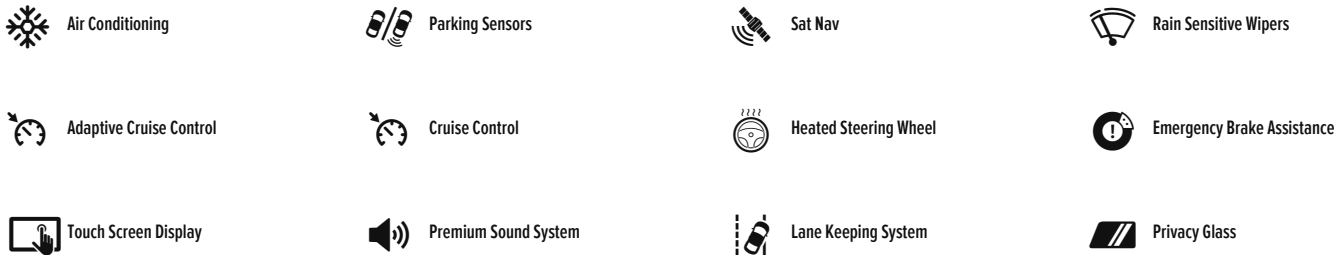

CO2
19 g/km

Economy
353.1 mpg

Colour
Gold

Scan to View

Features & Specification

Driver Convenience

4 x front 4 x rear 4 x side parking sensors, Adaptive cruise control, Drive Mode (EV, Electric power steering, Multi view camera system in door mirrors, Bluetooth hands free telephone connection, Wireless apple carplay, Wireless charging, Steering wheel mounted controls, 10.2" Multi information display, BLIS (Blind Spot Information System) with Cross Traffic Monitor, Head up Display, Honda CONNECT navigation with My Honda+ 9" touchscreen, Apple Carplay and Android Auto, live traffic info, Instrument panel with garnish wood film

Entertainment

12 speakers, 1X USB (A/2.5A) and 1x Charger (C/3A) on Front, Bose premium sound system, Centre speakers, DAB+ radio, Dashboard centre speaker, Rear USB 2x Charger (C/3A)

Exterior Features

Auto wipers, Front and rear electric windows, Privacy glass, Rain sensor, Rear wiper, Black paint + exclusive grille, Body colour bumpers, Body colour door handles, Body colour plus black colour roof spoiler, Exhaust pipe finisher, High gloss black window garnish, Panoramic opening glass sunroof, Roof rails, Auto headlights, LED 3rd brake light, LED daytime running lights, LED front fog lights, LED Headlights, LED rear lights, Black door mirror caps, Electrically adjustable and heated door mirrors, Electrically folding door mirrors, Exterior mirror tilt for reverse, Exclusive styling with sport paint pack - CR-V