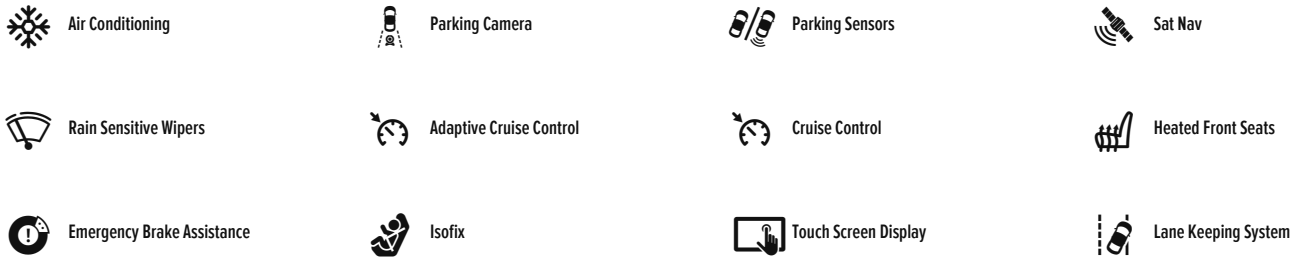

CO2  
**113 g/km**

Economy  
**56.5 mpg**

Colour  
**White**

Scan to View

### Driver Convenience

Adaptive cruise control, Adaptive motion for electric power steering, Driving modes, Electric power steering wheel with variable gear ratio steering, Front and rear parking sensors, Rear parking camera, Bluetooth hands free telephone connection, Wireless apple carplay, 7" Multi information display screen, BLIS (Blind Spot Information System) with Cross Traffic Monitor, Honda CONNECT with Navigation 9" touchscreen, Apple Carplay and Android Auto, live traffic info, Smartphone wireless charging plate

### Entertainment

Audio / Communications, 2x USB Front socket (1 data & 1 charge), 8 Speakers, Digital Audio Broadcast (DAB) Tuner, Steering wheel mounted audio controls, USB Rear number 2 x charge

### Exterior Features

Exterior Features, Automatic rain sensing wipers, Electric front and rear windows, Privacy glass, Rear wiper, Variable front intermittent wipers, Black window frames, Body colour door handles, Low gloss black window garnish, Material finish grille, Single hidden exhaust pipe, Auto headlights, High beam assist, High level LED brake light, LED daytime running lights, LED front fog lights, LED Headlights, LED rear lights, Aspherical driver door mirrors, Electric adjustable heated door mirrors, Electrically folding door mirrors, Mirrors and windows key fob