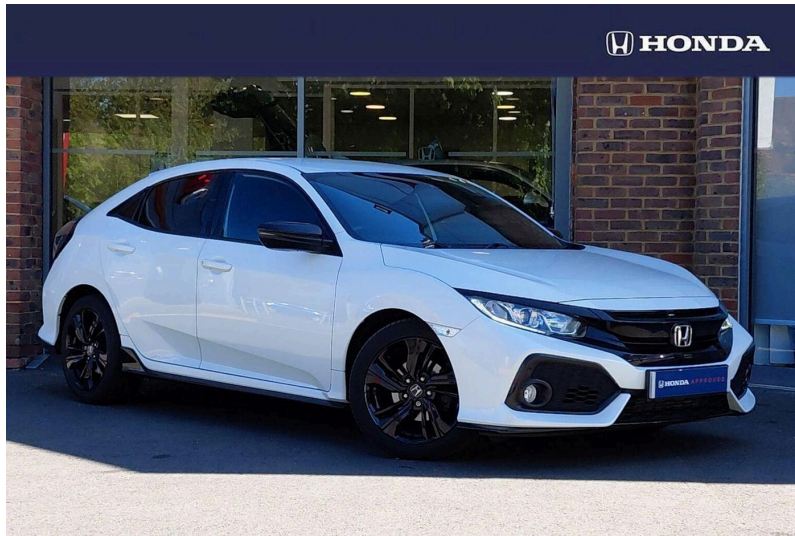

## Honda Civic - Sport Line

1.0 Vtec Turbo Sport Line Hatchback 5dr Petrol CVT

Price

**£14,850**

Mileage  
**25591 mi**

Reg/ID  
**LN69UAZ**

Engine  
**1.0 Petrol**

Transmission  
**Automatic**