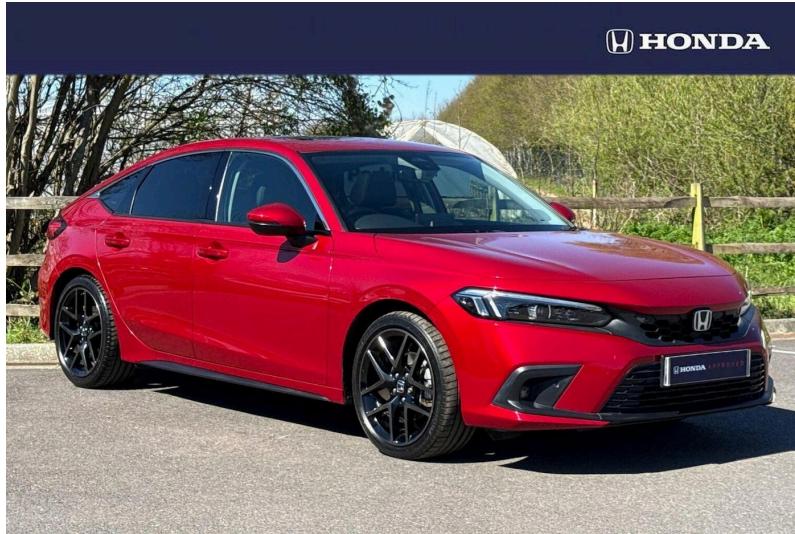

Honda Civic - Advance

2.0 H I Mmd Advance Ecvt

Price

£25,000

Mileage
24217 mi

Reg/ID
HW23MVO

Engine
2.0 Hybrid

Transmission
Automatic