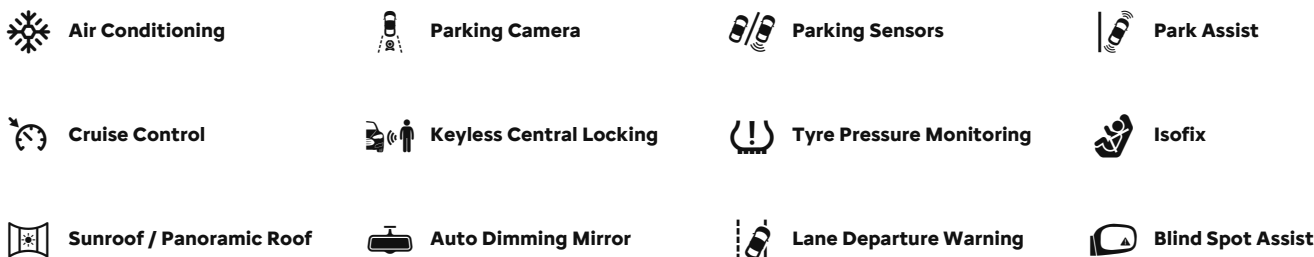

CO2  
**145 g/km**

Economy  
**46.9 mpg**

Colour  
**Red**

**Scan to View**

### Driver Convenience

12in HD Panoramic Central Display, 7in Touch Drive Interface, Active Cruise Control With Speed Limiter and Braking Function, Black Panel On-Off Instrument Lighting, Bluetooth Handsfree and Media Streaming with USB Socket, Electric Power Steering, Front Parking Sensors, Mirror Screen with MirrorLink and Apple CarPlay and Android Auto, Park Assist, Rear Parking Sensors, Reversing Camera, Service Indicator, Steering Wheel Mounted Controls

### Entertainment

DAB Digital Radio, RDS Radio with 6 Speakers and Aux Socket

### Exterior Features

3D LED Rear Lights, Automatic Lights and Windscreen Wipers, Body Colour Painted Door Handles, Chrome Lower Front Bumper Insert, Dark Tinted - Side Windows and Rear Windscreen, Door Mirrors - Body Colour Electrically Heated and Folding - Reverse Dipping with LED Indicators, Double Xenon Headlights, Front Fog Lights with Cornering Function, Front and Rear Electric Windows with Anti-Pinch and One-Touch Operation, Integrated Retractable Rear Side Window Sun Blinds, Intelligent Beam Headlights, LED Daytime Running Lights, LED High Level Central Brake Light, Panoramic Sunroof, Panoramic Windscreen, Rear Fog Light