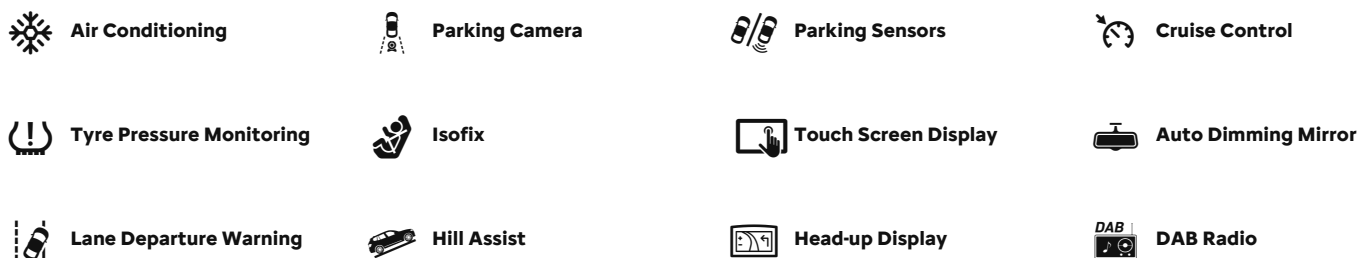

Colour
White

Scan to View

Features & Specification

Driver Convenience

Citroen Connect Nav with DAB Digital Radio - 6 Loudspeakers - 10.25in Capacitive Touchscreen - Wireless Mirror Screen with Apple CarPlay and Android Auto - Bluetooth, Citroen Head-Up Display - Key Driver Information Projected on to Upper Dashboard, Cruise Control with Speed Limiter, Electric Power Steering, Map Pockets in Back of Driver and Front Passenger Seats with Additional Pocket for Smartphone Storage, Multifunction Trip Computer, Parking Sensors - Rear, Reversing Camera, Steering Wheel - Heated - Leather Effect with Gloss Black and Chrome Elements and Integrated Audio Telephone Cruise Control and Speed Limit Controls, Wireless Smartphone Charging

Entertainment

1 USB-C Connection - Data and Charging - On Dashboard, 1 USB-C Fast Charge in Row 2, 1 USB-C Fast Charge on High Console

Exterior Features

Acoustic Windscreen - Heated, Automatic Headlights with Intelligent Beam Headlights, Body Colour Front and Rear Bumpers, Dark Tinted - Rear Side and Tailgate Windows, Door Mirrors - Electrically Heated and Folding, Electric Front Power Windows - Driver Auto Up and Down - Passenger Auto Down, Electric Power Windows - Rear - Auto Down, Fog Lights Integrated into the Front Bumper, Gloss Black Exterior Door Handles, Heated Rear Window, LED Daytime Running Lights, LED Headlights with Electric Levelling, Rear Spoiler