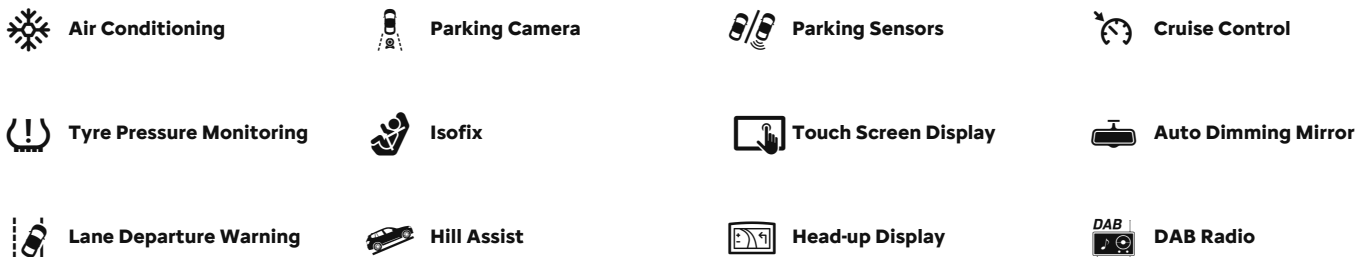

Transmission
Automatic

Colour
Blue

Scan to View

Features & Specification

Driver Convenience

Citroen Connect Nav with DAB Digital Radio - 6 Loudspeakers - 10.25in Capacitive Touchscreen - Wireless Mirror Screen with Apple CarPlay and Android Auto - Bluetooth, Citroen Head-Up Display - Key Driver Information Projected on to Upper Dashboard, Cruise Control with Speed Limiter, Electric Power Steering, Map Pockets in Back of Driver and Front Passenger Seats with Additional Pocket for Smartphone Storage, Multifunction Trip Computer, Parking Sensors - Rear, Reversing Camera, Steering Wheel - Heated - Leather Effect with Gloss Black and Chrome Elements and Integrated Audio Telephone Cruise Control and Speed Limit Controls, Wireless Smartphone Charging

Entertainment

1 USB-C Connection - Data and Charging - On Dashboard, 1 USB-C Fast Charge in Row 2, 1 USB-C Fast Charge on High Console

Exterior Features

Acoustic Windscreen - Heated, Automatic Headlights with Intelligent Beam Headlights, Body Colour Front and Rear Bumpers, Dark Tinted - Rear Side and Tailgate Windows, Door Mirrors - Electrically Heated and Folding, Electric Front Power Windows - Driver Auto Up and Down - Passenger Auto Down, Electric Power Windows - Rear - Auto Down, Fog Lights Integrated into the Front Bumper, Gloss Black Exterior Door Handles, Heated Rear Window, LED Daytime Running Lights, LED Headlights with Electric Levelling, Rear Spoiler

Security

Automatic Door and Boot Locking when in Motion, Central Locking - with Deadlocks, Connected Anti-Theft Alarm - Volumetric and Perimetric with Tilt Sensor, Remote Central Locking with 1 Plip Key and 1 Non-Plip Key