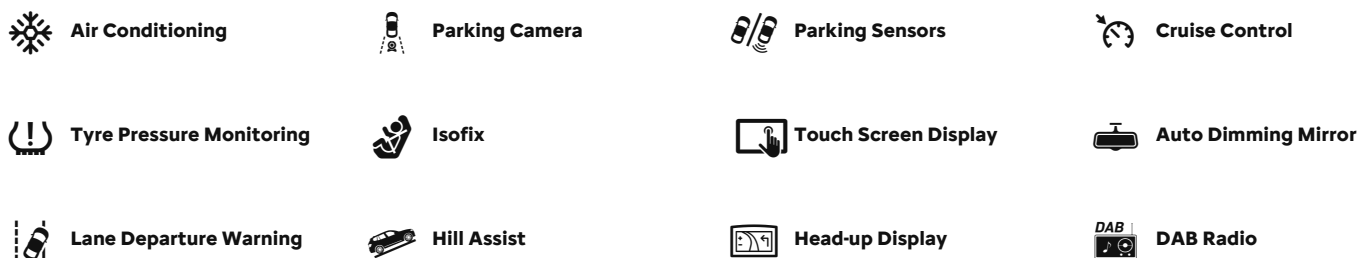

Colour
Blue

Scan to View

Features & Specification

Driver Convenience

Citroen Connect Nav with DAB Digital Radio - 6 Loudspeakers - 10.25in Capacitive Touchscreen - Wireless Mirror Screen with Apple CarPlay and Android Auto - Bluetooth, Citroen Head-Up Display - Key Driver Information Projected on to Upper Dashboard, Cruise Control with Speed Limiter, Electric Power Steering, Map Pockets in Back of Driver and Front Passenger Seats with Additional Pocket for Smartphone Storage, Multifunction Trip Computer, Parking Sensors - Rear, Reversing Camera, Steering Wheel - Heated - Leather Effect with Gloss Black and Chrome Elements and Integrated Audio Telephone Cruise Control and Speed Limit Controls, Wireless Smartphone Charging

Entertainment

1 USB-C Connection - Data and Charging - On Dashboard, 1 USB-C Fast Charge in Row 2, 1 USB-C Fast Charge on High Console

Exterior Features

Acoustic Windscreen - Heated, Automatic Headlights with Intelligent Beam Headlights, Body Colour Front and Rear Bumpers, Dark Tinted - Rear Side and Tailgate Windows, Door Mirrors - Electrically Heated and Folding, Electric Front Power Windows - Driver Auto Up and Down - Passenger Auto Down, Electric Power Windows - Rear - Auto Down, Fog Lights Integrated into the Front Bumper, Gloss Black Exterior Door Handles, Heated Rear Window, LED Daytime Running Lights, LED Headlights with Electric Levelling, Rear Spoiler