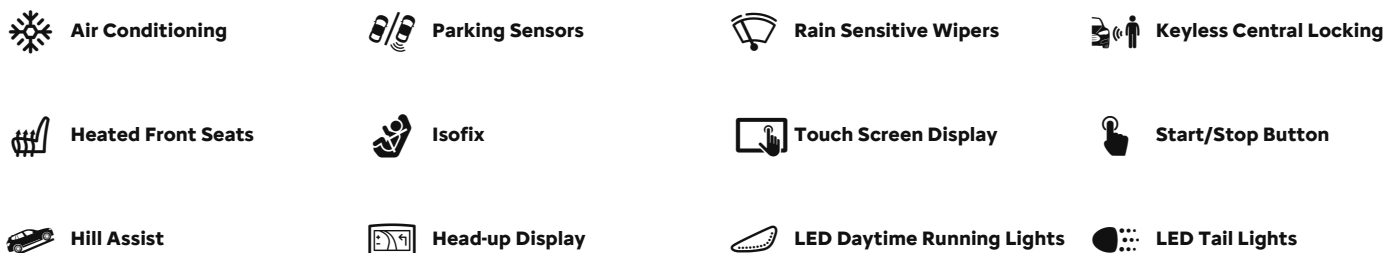

Transmission
Automatic

CO2
136 g/km

Economy
48.6 mpg

Colour
Grey

Scan to View

Features & Specification

Driver Convenience

12in Central Touch Screen with Separate Heating and Ventilation controls, 7in Digital Instrument Cluster with Smoked Glass - 10 plus 2 Indicator Lights and Ambiance Backlighting, Acoustic Insulated and Tinted Windscreen with Head Up Display - eHUD, Dashboard Mounted Black - Backlit - Chrome-Ringed Start-Stop Button, Driver Information Panel with Lighting Fault Indicator, Extended Head Up Display - e-HUD - with Windscreen Projection, Front and Rear Parking Sensors and 360-degree Camera, Inductive Wireless Smartphone Charging, Interior LED Welcome Lighting - Door Handles - Front Foot Wells - Driver Instrument Panel, Smartphone Storage in Front of Front Centre Armrest, Variable Power Assisted Steering, e-Toggle Drive Selector

Entertainment

2 Front USB Plugs - 1 USB Type C Charge and Data in Front of Centre Console - 1 USB Type C Charging Only under Centre Front Armrest, 2 Rear USB Plugs - 1 Type C Charging and Data - 1 Type C Charging Only, Hi Fi System - 8 Loudspeakers

Exterior Features

19in Alloy Wheels - Aero-X Diamond Cut with Onyx Black Paint and Onyx Black Aero Inserts, Acoustic Insulated and Tinted Front and Extra Tinted Rear Windows, Automatic Illumination of Headlamps when Unlocking, Automatic Rain-Sensitive Flat Blade Wipers with Integrated Wash Function, Body Colour Exterior Door Handles, Chrome Citroën