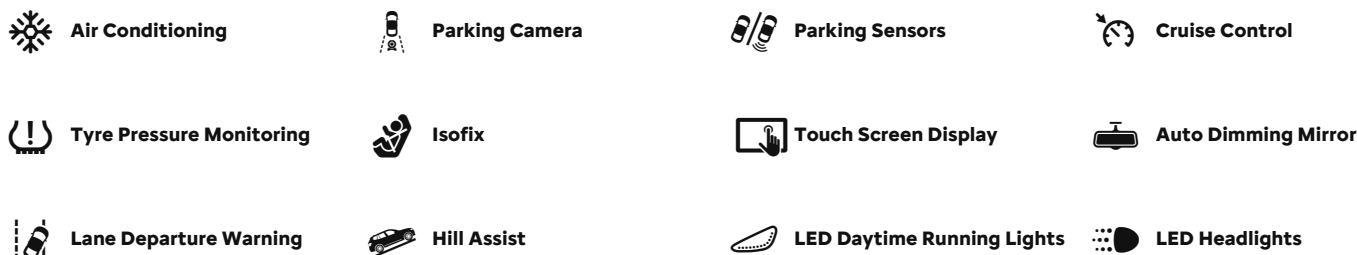

CO2
125 g/km

Economy
54.3 mpg

Colour
Red

Scan to View

Features & Specification

Driver Convenience

Cruise Control with Speed Limiter, Instrument Cluster with White LCD and Analogue Gauges - with Satin Chrome Surround, Leather Steering Wheel with Gloss Black and Satin Chrome Elements and Audio-Telephone Controls, Multi-Function On-Board Trip Computer, Power Assisted Steering, Rear Parking Sensors, Reversing Camera, Storage Space Under Touchscreen with Rubber Mat

Entertainment

1 USB Connection

Exterior Features

Body Colour Door Handles, Body Colour Front and Rear Bumpers, Chrome Decoration on Front Face - Under Chevrons and around Daytime Running Lights, Citroen Illuminated Signature in LED Headlights and LED Daytime Running Lights, Dark Tinted - Rear Side and Tailgate Windows, Electrically Adjustable - Heated Folding Door Mirrors, Fog Lights Integrated into the Front Bumper, Front Sequential Electric Windows with One-Touch - Open-Close and Anti Pinch System, LED Headlights, Rear Sequential Electric Windows with One-Touch - Open-Close and Anti Pinch System, Rear Windscreen Wiper with Intermittent Mode Linked to Vehicle Speed and Automatic Activation when Reverse Gear Selected

Packs

Black Colour Pack, Safety Pack, Safety Pack 2, Visibility Pack

Safety

ABS - Anti-Lock Braking System, Airbags - Driver, Automatic Activation of Hazard Warning Lights in Case of Severe Deceleration, Citroen Connect Box with Emergency and Assistance System, ESP - Electronic Stability Programme with Anti-Skid System, Electric Child Locks, Front Passenger Airbag - Can be Deactivated, Front Side Airbags and Front and Rear Curtain Airbags, Hill Start Assist, Lane Departure Warning System, Monotone Horn, Tyre Pressure Monitoring System